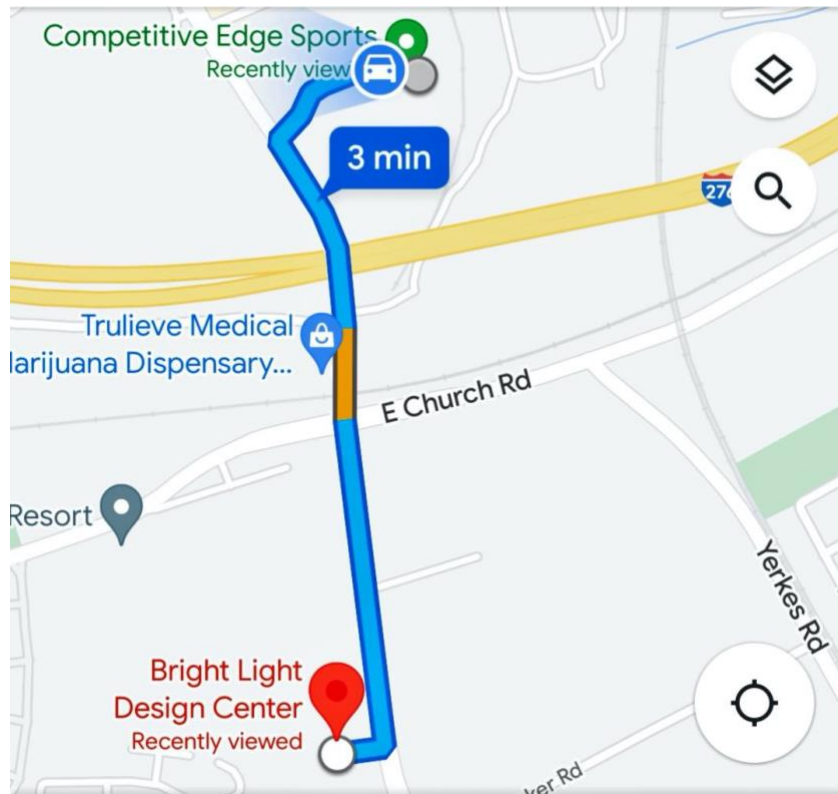

Competitive Edge Sports – Overflow Parking

We will be running a shuttle service to our satellite parking lot located at:

Bright Light
485 South Henderson Road
King of Prussia, PA 19406

Please park around back. Do NOT park in the Tesla lot.

Parking Procedure: Please drop off family members at the Competitive Edge Sports front door and then the driver should head to the overflow lot. We will provide continual shuttle service from this secondary parking area to the front door of Competitive Edge throughout the entire event.

PARKING RULES

- 1.** Max 5-10 mph in our parking lot
- 2.** Observe the NO PARKING signs so we can keep continuous flow through our lot.
- 3.** DO NOT park at OVERACHIEVE along the driveway. That is a separate business and they will call to have your car towed.
- 4.** In inclement weather, do NOT park on the grass/dirt hill.